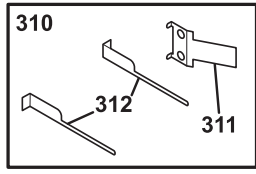

UPPER OVEN

BUFEB30T6DSB

UPPER OVEN

POS. NO	PART NO.	DESCRIPTION
1	318259202	Back, main
2	318258900	Shield, insulation, upper
6	318262502	Rack, oven
9	5303317977	Pan, broiler
10	5303317976	Insert, broiler pan
12 #	318089917	Switch, light
14	318224000	Receptacle, oven light
14*	318268099	Insulation, oven light
15	5303013071	Bulb/Lamp, light
16	3201911	Cover, oven light, glass
17	5304400195	Retainer, light cover
29	318147411	Bumper, (2)
37 #	316217002	Probe, oven temp
41	5303310526	Cover, hinge cutout
*	5303325980	Screw, 10-32 x 0.437
54	318222400	Housing, oven light
58A	318285055	Insulation, oven wrapper
58B	318285056	Insulation, oven back
58D	318285058	Insulation, 1/2" thick, 43 x 9.5
59	318072560	Duct, oven vent
59A	318261600	Bracket, vent tube
66 #	318255600	Element, broil, 2750W
67 #	318255401	Element, bake, 3400W
68	5304403015	Support, hanger, (2), broil element
70	318259100	Shield, insulation, sides, (2)
71	318260007	Panel, rear box
76	318056217	Front, oven
80	5303320846	Plate, oven mtg
81	318192400	Spring, oven
82	318258707	Shield, insulation, lower
83	318261404	Liner, oven assy
86	5303310524	Receptacle, hinge
89 #	318261202	Motor, latch assy
*	318231705	Harness, latch
99	318252800	Support, side
*	5303300265	Screw, 8-18 x 0.500, chrome, (3)
107	318219401	Cover, fan
108#	318073018	Motor, blower
*	08016432	Screw, truss head, 8-18 x 0.375
108A	318251300	Bracket, fan support
109	316136400	Blade, fan
111	316136600	Nut, fan retainer
119#	318004900	Switch, thermal
125#	316415800	Motor, fan
125*	5303316994	Insulation, 3.81 x 3.13
126	318142100	Washer, motor, RH, convection
127	318317100	Adapter Assembly, vent tube, w/converter
131	318272900	Box, vent
132	318003000	Plate, shield
142	318123910	Deflector
143	318172904	Support, wire
163	318014111	Spacer
185	318014700	Spacer, oven shield, (4)
219#	318003614	Thermostat, safety
263	316136500	Washer, flat
264	318257701	Trim, oven, black, front
272	318249401	Tube, protector
310	5304440067	Cabinet Mounting Kit
311	318246010	Bracket, cabinet mtg, (2)
311*	5304438005	Screw, 6 x 1, black
312	318246702	Tool, cabinet bracket, RH
312	318246703	Tool, cabinet bracket, LH
*	3201861	Screw, 6 x 0.375, (4)
*	5303211311	Screw, 8 x 0.500
*	5303323277	Screw, 8-18 X 13/32
*	5304436875	Screw, 8-18 X 1/2, black